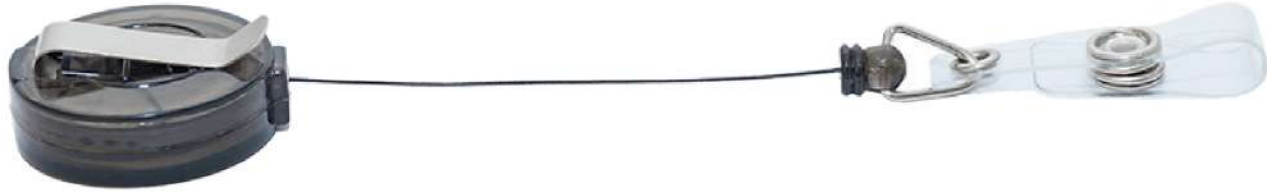

ID CARD HOLDER

ID CARD HOLDER PULLEY

Material : Plastic
 Printing Method  SG

ID 0102
BLACK

ID 0105
RED

ID 0108
ROYAL BLUE

ID 0107
ORANGE

ID 0123
GREEN

ID CARD HOLDER

ID 0200

ID 0300

ID 0400

ID 0500

ID 0600

ID 0200
 Material : PVC
 Dimension : 10cm(W) × 7cm

ID 0300
 Material : PVC with Water Proof
 Dimension : 6.7cm(W) × 11cm

ID 0400
 Material : PVC with Water Proof
 Dimension : 8cm(W) × 12cm

ID 0500
 Material : PVC with Water Proof
 Dimension : 10cm(W) × 8cm

ID 0600
 Material : PVC with Water Proof
 Dimension : 9.5cm(W) × 15.5cm

ID ID CARD HOLDER

07 Material : PVC
Dimension : 6cm(W) × 9cm(H)

ID 0702
BLACK

ID 0721
BROWN

ID

08 Material : PVC
Dimension : 9cm(W) × 6cm(H)

ID 0802
BLACK

ID 0821
BROWN