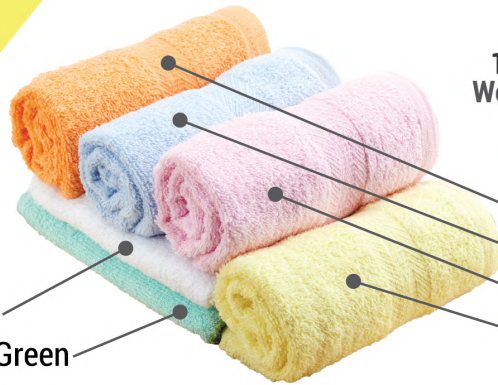

TOWEL

TW 01

Hand Towel
100% Cotton, Size 14" X 26"
Weight: 70gsm (0.154 Pounds)

Eco Dye 100% Cotton

TW 0100 White
TW 0125 Light Green

TW 0107 Orange
TW 0110 Light Blue
TW 0114 Pink
TW 0104 Yellow

TW 06

Bath Towel
100% Cotton, Size 30" X 60"
Weight: 440gsm (0.970 Pounds)

Eco Dye 100% Cotton

TW 03

Bath Towel
100% Cotton, Size 27" X 54"
Weight: 340gsm (0.749 Pounds)

Eco Dye 100% Cotton

TW 07

Hand Towel
100% Cotton, Size 14" X 30"
Weight: 120gsm (0.265 Pounds)

Eco Dye 100% Cotton

TW 0700 White
TW 0704 Yellow

TW 0714 Pink
TW 0707 Orange
TW 0725 Light Green
TW 0710 Light Blue

TW 08

Bath Towel
100% Cotton, Size 20" X 40"
Weight: 185gsm (0.408 Pounds)

Eco Dye 100% Cotton

TW 0821 Dark Brown

TW 0824 Dark Grey
TW 0806 Maroon
TW 0808 Royal
TW 0820 Light Purple