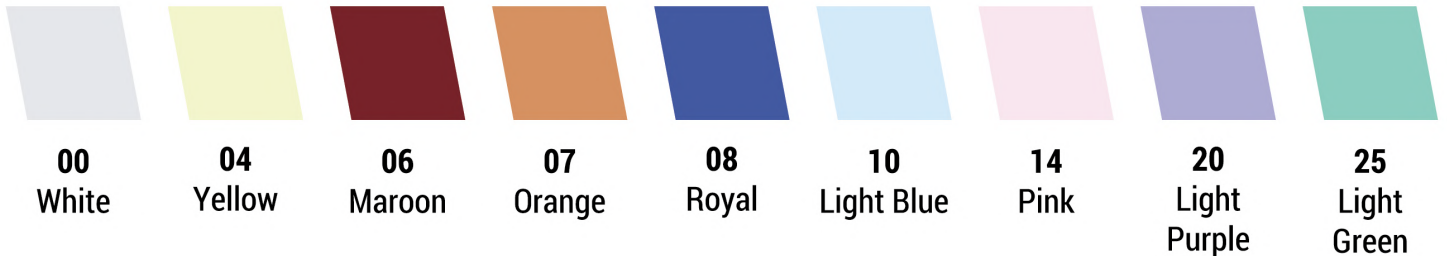

TOWEL

TW 01

Hand Towel
100% Cotton, Size 14" X 26"
Weight: 70gsm (0.154 Pounds)

Eco Dye 100% Cotton

TW 0100 White
TW 0125 Light Green

TW 0107 Orange
TW 0110 Light Blue
TW 0114 Pink
TW 0104 Yellow

TW 06

Bath Towel
100% Cotton, Size 30" X 60"
Weight: 440gsm (0.970 Pounds)

Eco Dye 100% Cotton

TW 03

Bath Towel
100% Cotton, Size 27" X 54"
Weight: 340gsm (0.749 Pounds)

Eco Dye 100% Cotton

TW 07

Hand Towel
100% Cotton, Size 14" X 30"
Weight: 120gsm (0.265 Pounds)

Eco Dye 100% Cotton

TW 0700 White
TW 0704 Yellow

TW 0714 Pink
TW 0707 Orange
TW 0725 Light Green
TW 0710 Light Blue

TW 08

Bath Towel
100% Cotton, Size 20" X 40"
Weight: 185gsm (0.408 Pounds)

Eco Dye 100% Cotton

TW 0821 Dark Brown

TW 0824 Dark Grey
TW 0806 Maroon
TW 0808 Royal
TW 0820 Light Purple